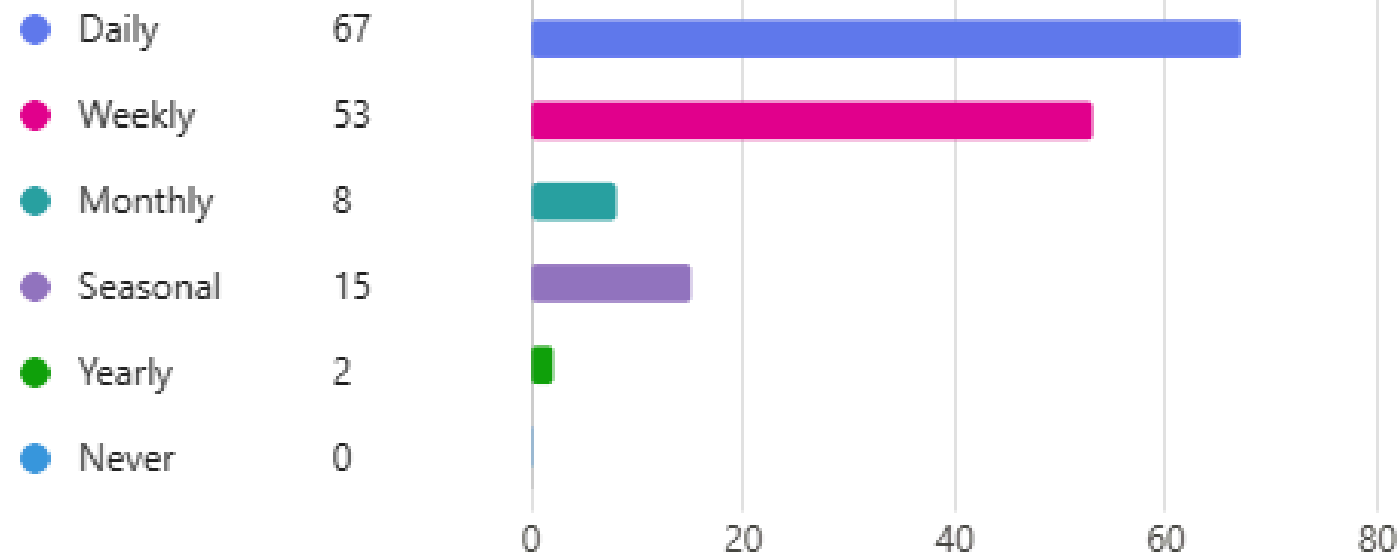

West Ham Park

Registered Charity

Who answered the survey?