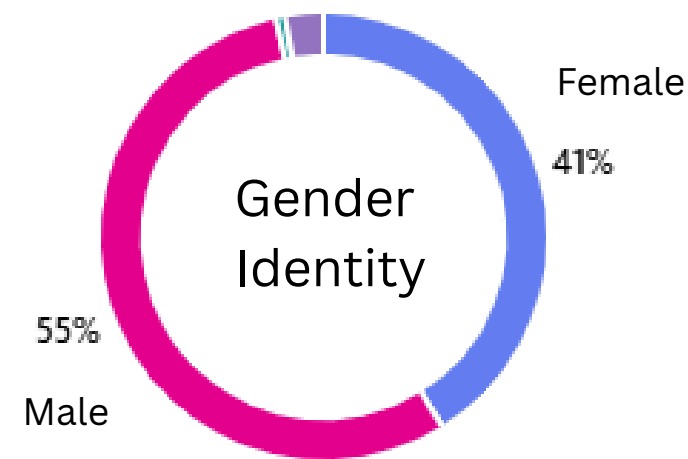

- Cricket nets
- Cricket pitches
- Outdoor gym
- Tennis
- Trim trail
- Volunteering
- Friends of West Ham Park events
- Playground
- Other