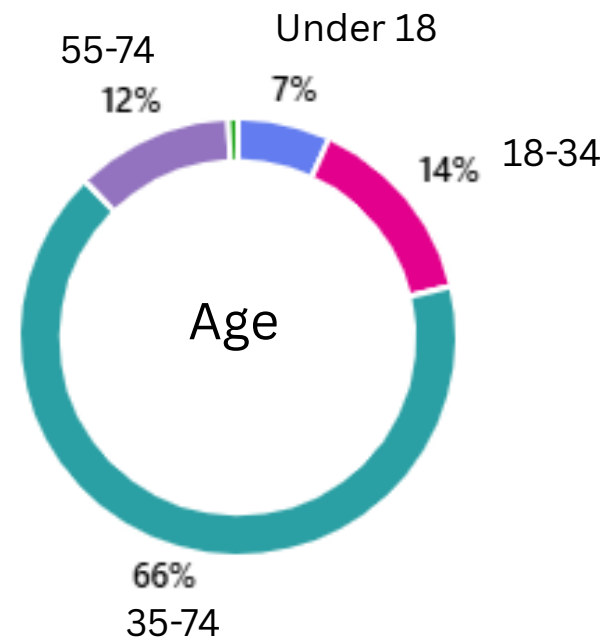

- Cricket nets
- Cricket pitches
- Outdoor gym
- Tennis
- Trim trail
- Volunteering
- Friends of West Ham Park events
- Playground
- Other