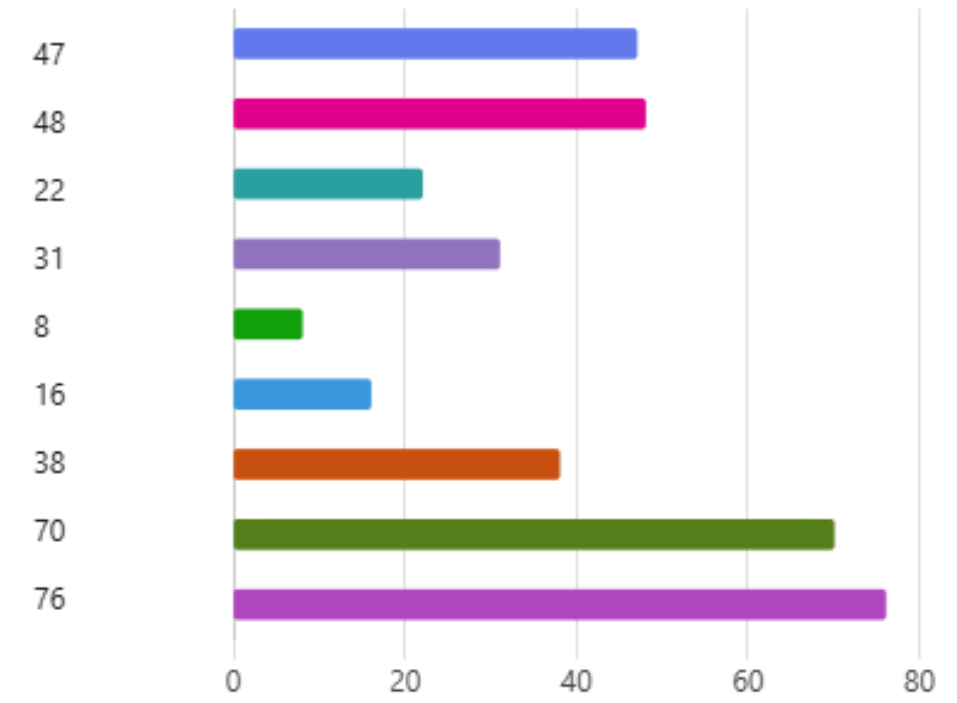

- Cricket nets
- Cricket pitches
- Outdoor gym
- Tennis
- Trim trail
- Volunteering
- Friends of West Ham Park events
- Playground
- Other