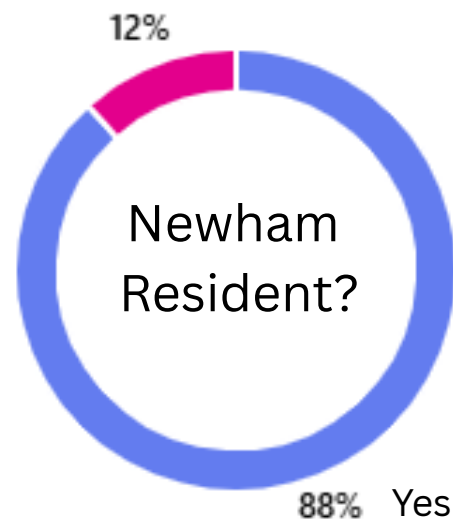

- Cricket nets
- Cricket pitches
- Outdoor gym
- Tennis
- Trim trail
- Volunteering
- Friends of West Ham Park events
- Playground
- Other