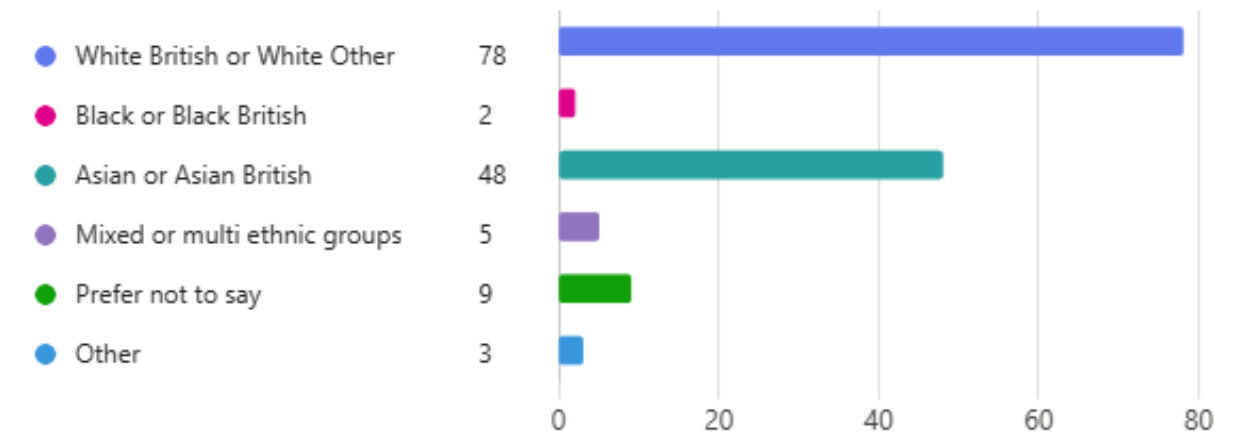

- Cricket nets
- Cricket pitches
- Outdoor gym
- Tennis
- Trim trail
- Volunteering
- Friends of West Ham Park events
- Playground
- Other